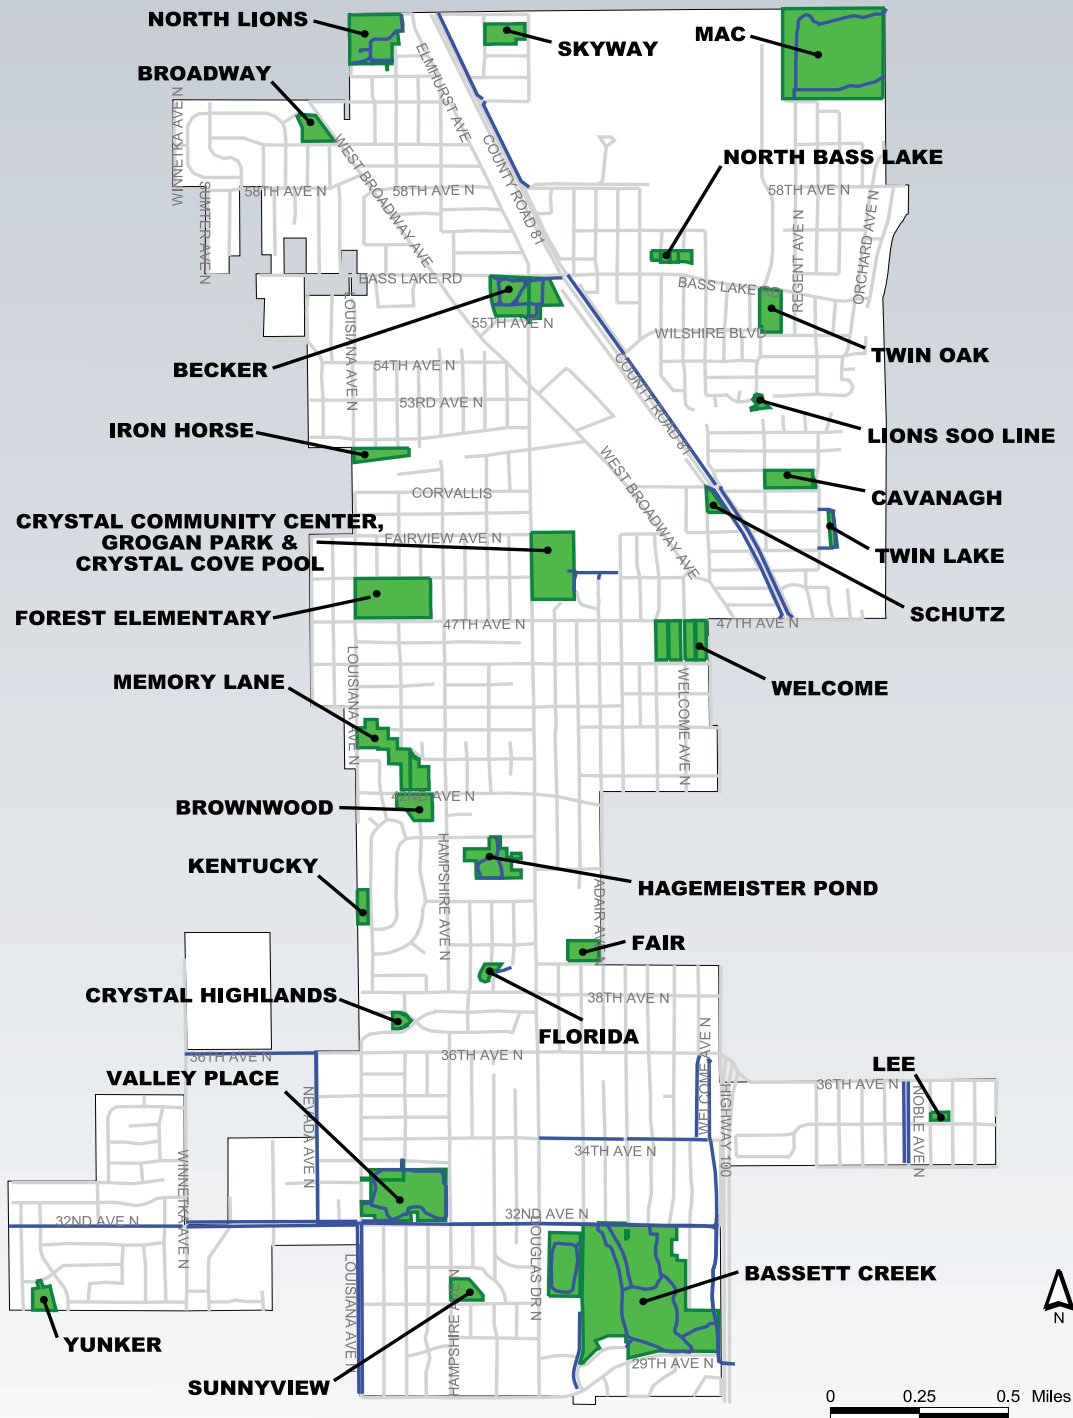

Crystal City Park Map

The City of Crystal has more than 240 acres dedicated to parks and open space. The city maintains 27 parks as well as numerous ball fields, courts, playgrounds, trails and activity areas.

Crystal City Parks are open daily from 6 a.m. to 10 p.m. Please follow all regulations when visiting the parks:

- Dispose of all debris and litter in trash cans.
- Charcoal grills and fires are prohibited under roofs.
- Do not damage park property or wildlife.
- Glass bottles are prohibited in parks.
- Beer and liquor is prohibited except by permit.
- Permit required for bounce houses and large tents.
- Dogs must be leashed with a leash shorter than 6 feet.
- Dog walkers must possess waste removing utensils.

For a complete list of regulations, [visit the parks and recreation chapter of the city code.](#)